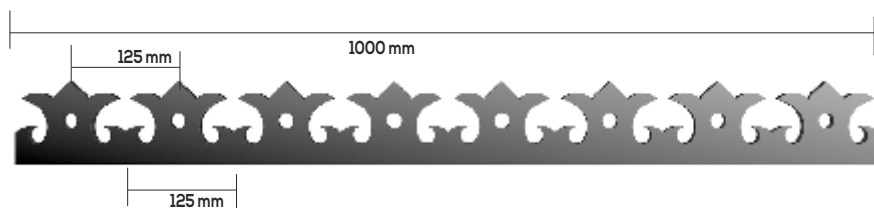

REF. 24/E/1
12 x 12 mm
Ø 600 mm

REF. 26/C/1
L=400 x H=480 mm

APG FERRO[®]
COMÉRCIO, LDA

ROSETAS

REF. F 75
20 x 5 mm
L=410 x H=410 mm

REF. F 186
12 x 5 mm
L=295 x H=295 mm

REF. F 528
20 x 5 mm
L=600 x H=600 mm

ROSETAS

REF. 136
□ 16 mm
L=180 x H=230 mm

REF. 24 A C
L=235 x H=93 mm

REF. FOD 60
L=550 x H=295 mm

REF. RO/5
L=380 x H=245 mm

REF. RO/7
L=385 x H=210 mm

REF. RO/008-17
L=340 x H=170 mm

REF. BRA/ F023
130 x 160 mm

APG FERRO[®]
COMÉRCIO, LDA

SOLERAS

REF. N°66
L=900 x H=160 mm

REF. B 518
Chapa de ferro com espessura 4 mm
L=1000 x H=102 mm

REF. SO-14
L=870 x H=160 mm

REF. SO-003
L=930 x H=170 mm

REF. SO-003
L=550 x H=170 mm